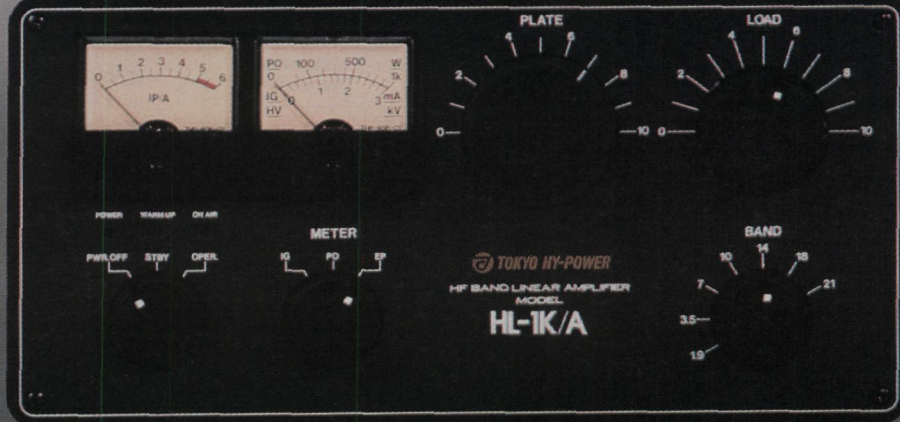

Talk Power For Peanuts.

HL-1K/A Kilowatt Tabletop HF Amplifier

Improve your peanut-whistle with some talk power from THL. Really good signals can be had with modest power and antenna set-ups and the FCC says that really high power is not necessary in most cases. That is good news for the HL-1K/A since the output (500W PEP) appears to be in line with their thinking. The HL-1K/A is type accepted by the FCC for use in the U.S. amateur bands. Solid construction (using reliable ceramic tetrodes with a proven track record) and compact size fit in almost anyone's budget and available space. Write Encomm today for the full details.

- *WARC COVERAGE
- *600 W PEP Max 1.8 thru 21 MHz OUTPUT
- *CERAMIC TETRODES (JAN 7094)
- *QUIET OPERATION
- *DUAL METERING SYSTEM
- *EXPORT MODEL AVAILABLE OUTSIDE U.S.A. 1.8-28 MHz WARC Bands. (NOT AVAILABLE IN U.S.A.)